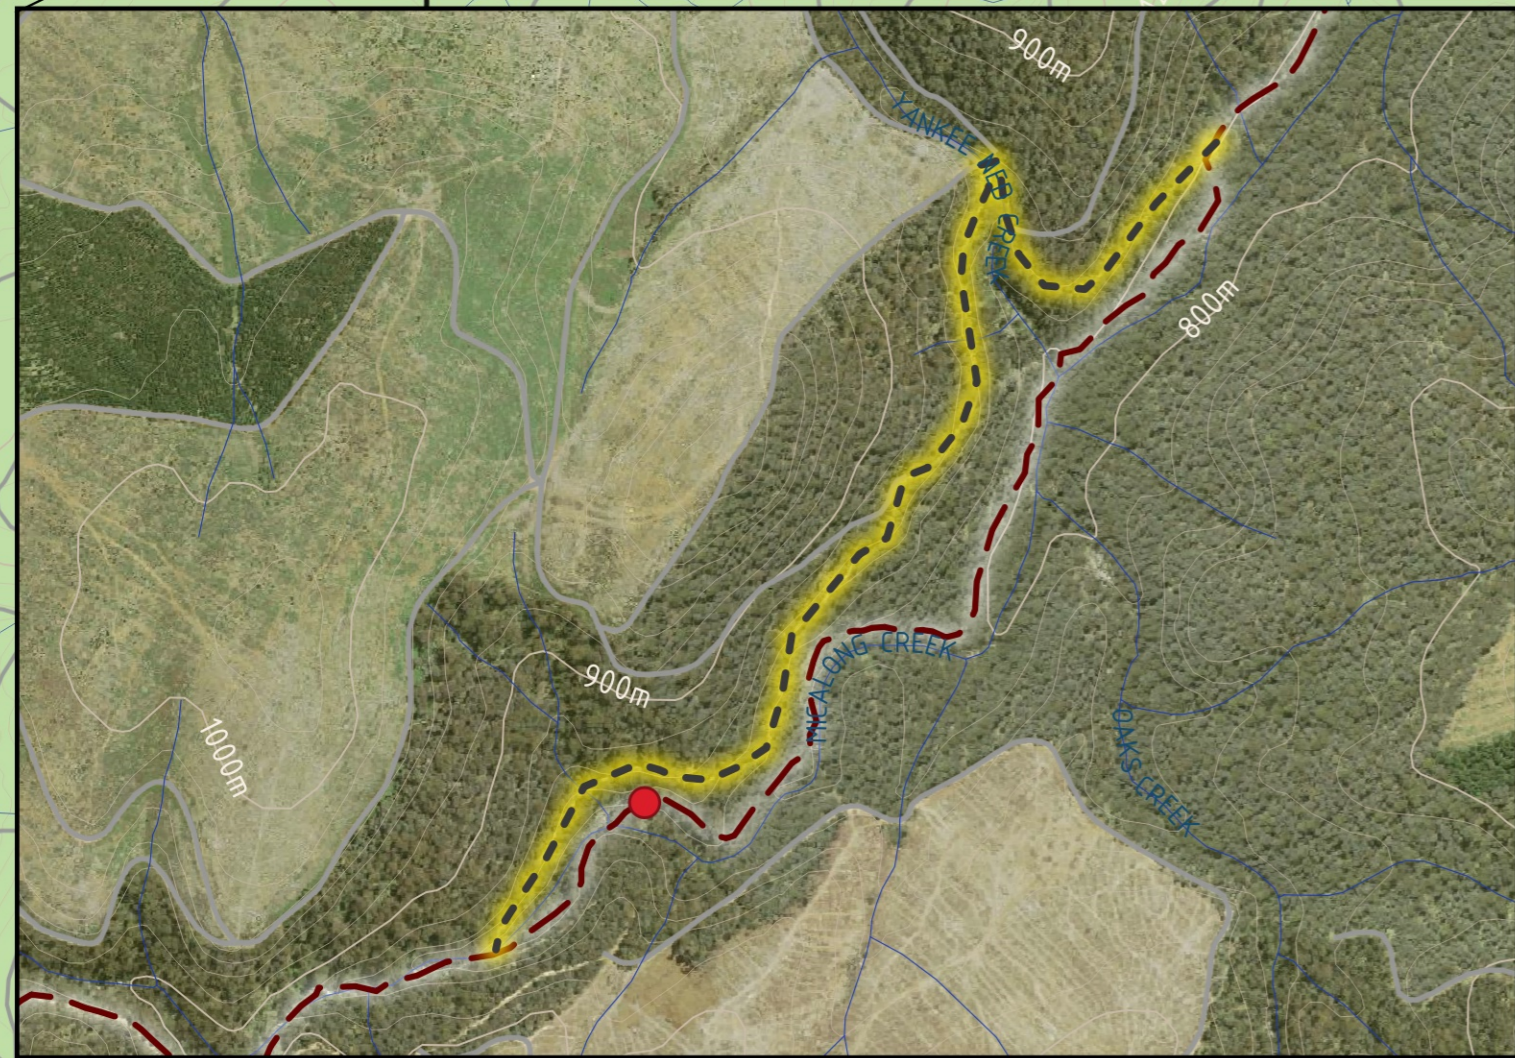

**LEGEND**

- Hume and Hovell Track
- Track Detour
- Campsites
- Micalong Creek Bridge
- Creeks
- Access road
- Forestry road
- Major contour
- Minor contour
- State Forest

**HUME AND HOVELL TRACK**

**MICALONG CREEK BRIDGE TRACK DETOUR**

DATE: 17/07/2023  
DRAWN: AM

SHEET 1 of 1

Bridge Out of Service

Micalong Creek Campsite

Barrois Campsite